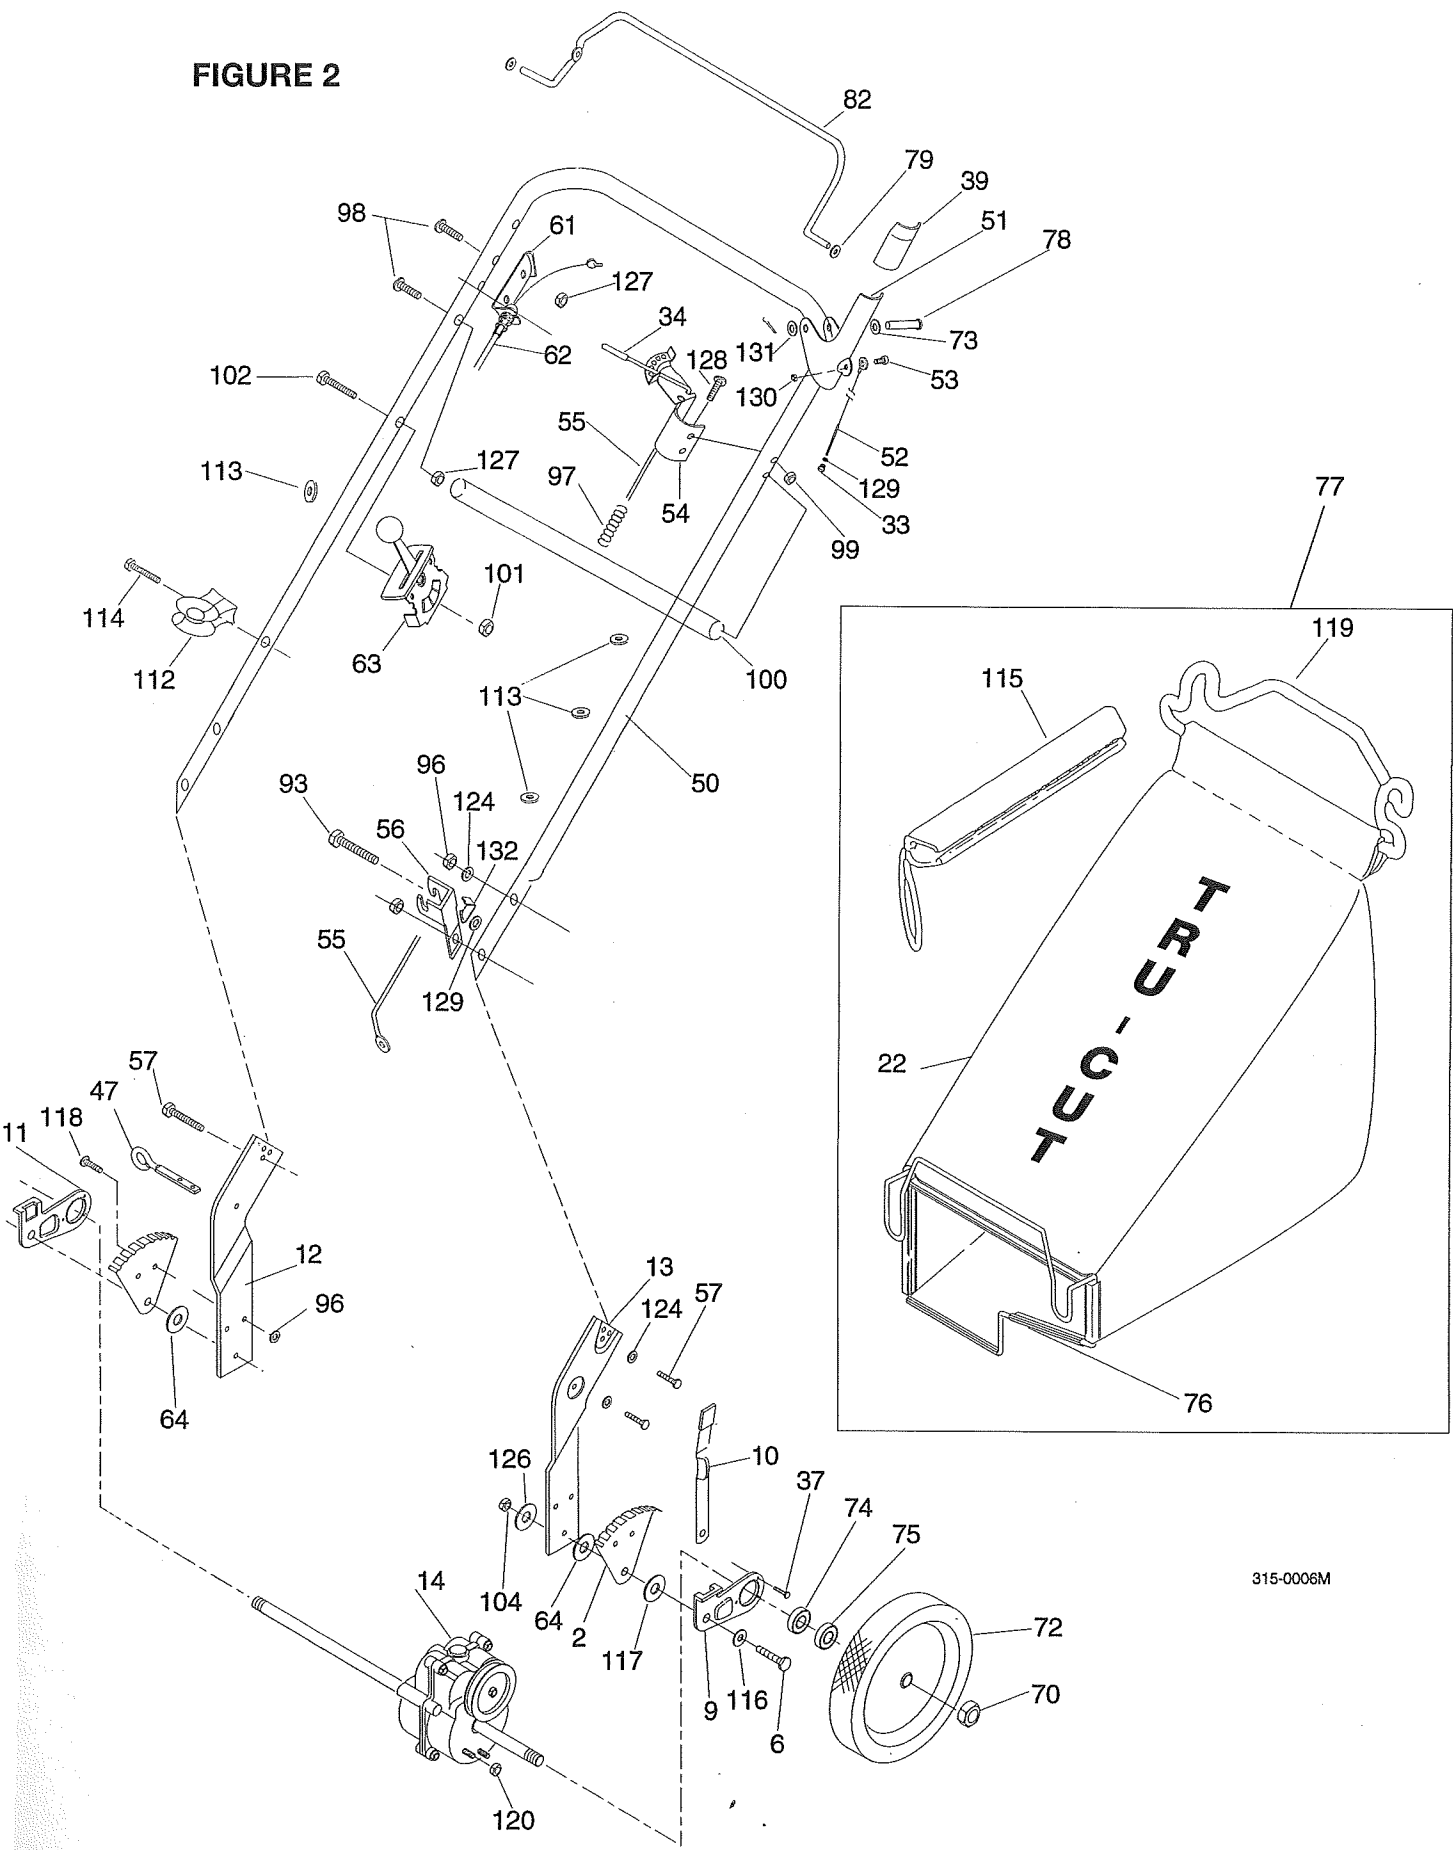

PARTS LISTING FOR FIGURE #2

<u>ITEM</u>	<u>PART#</u>	<u>DESCRIPTION</u>	<u>ITEM</u>	<u>PART#</u>	<u>DESCRIPTION</u>
2	29120	INDEX PLATE	77	50560	BAG ASSY. REAR OPENING
6	29140	PIVOT BOLT	78	11191	CLEVIS PIN
9	29136	BRACKET, REAR LH	79	28076	BUSHING, BALE
10	29161	LATCH, REAR	82	28075	BALE
11	29131	BRACKET, WHEEL RH	93	90411	SCREW
12	47684	SUPPORT, HANDLE RH	96	90186	LOCK NUT
13	47686	SUPPORT, HANDLE LH	97	29181	SPRING, COMP
14	52100	TRANSMISSION ASSY	98	90108	BOLT
22	11209	BAG REAR OPENING	99	90303	LOCK NUT
33	90628	NUT, THUMB	100	29044	CROSS BAR
34	11288	GRIP, ROD	101	90608	NUT
37	90620	SCREW	102	90566	BOLT
39	11170	GRIP, LEVER	104	90153	LOCK NUT
47	29019	ROPE GUIDE	112	11775	ROPE SUPPORT
50	29300	HANDLE TUBE	113	11243	CLIP
51	29250	LEVER, CLUTCH	114	90570	HEX BOLT
52	29245	CABLE, CLUTCH	115	50711	SLIDE & ROPE
53	29075	SHOULDER BOLT	116	11314	WASHER
54	29225	BRACKET, SPEED CONTROL	117	11335	STEEL WASHER
55	29220	ROD, SPEED CONTROL	118	90209	BOLT
56	29230	RETAINER, LOWER ROD	119	31128	WIRE HANGER
57	90223	HEX BOLT	120	90538	HEX NUT
61	28160	BALE STOP	124	90188	5/16 SAE WASHER
62	18012	BRAKE CABLE HONDA 5.5	126	90122	FLAT WASHER
	18133	BRAKE CABLE B/S & HONDA 5.0	127	90095	HEX NUT
63	18017	THROTTLE CONTROL HONDA	128	90110	HEX BOLT
	18135	THROTTLE CONTROL B/S	129	90399	HEX NUT
64	29012	ARM SPACER	130	90527	HEX NUT
70	90603	HEX NUT	131	90036	COTTER PIN
72	52065	REAR WHEEL	132	11290	WIRE BRACKET
73	11338	WASHER			
74	18767	BEARING, WHEEL ARM	400	50530	RH REAR ARM S/A #11,37,74
75	29013	WHEEL SPACER	401	50531	LH REAR ARM S/A #9,37,74
76	47718	BAG FRAME	406	60325	RH REAR HEIGHT ADJ. ASSY #400,10,6,116,117,2,104
			407	60326	LH REAR HEIGHT ADJ. ASSY #401,10,6,116,117,2,104

FIGURE 2

315-0006M