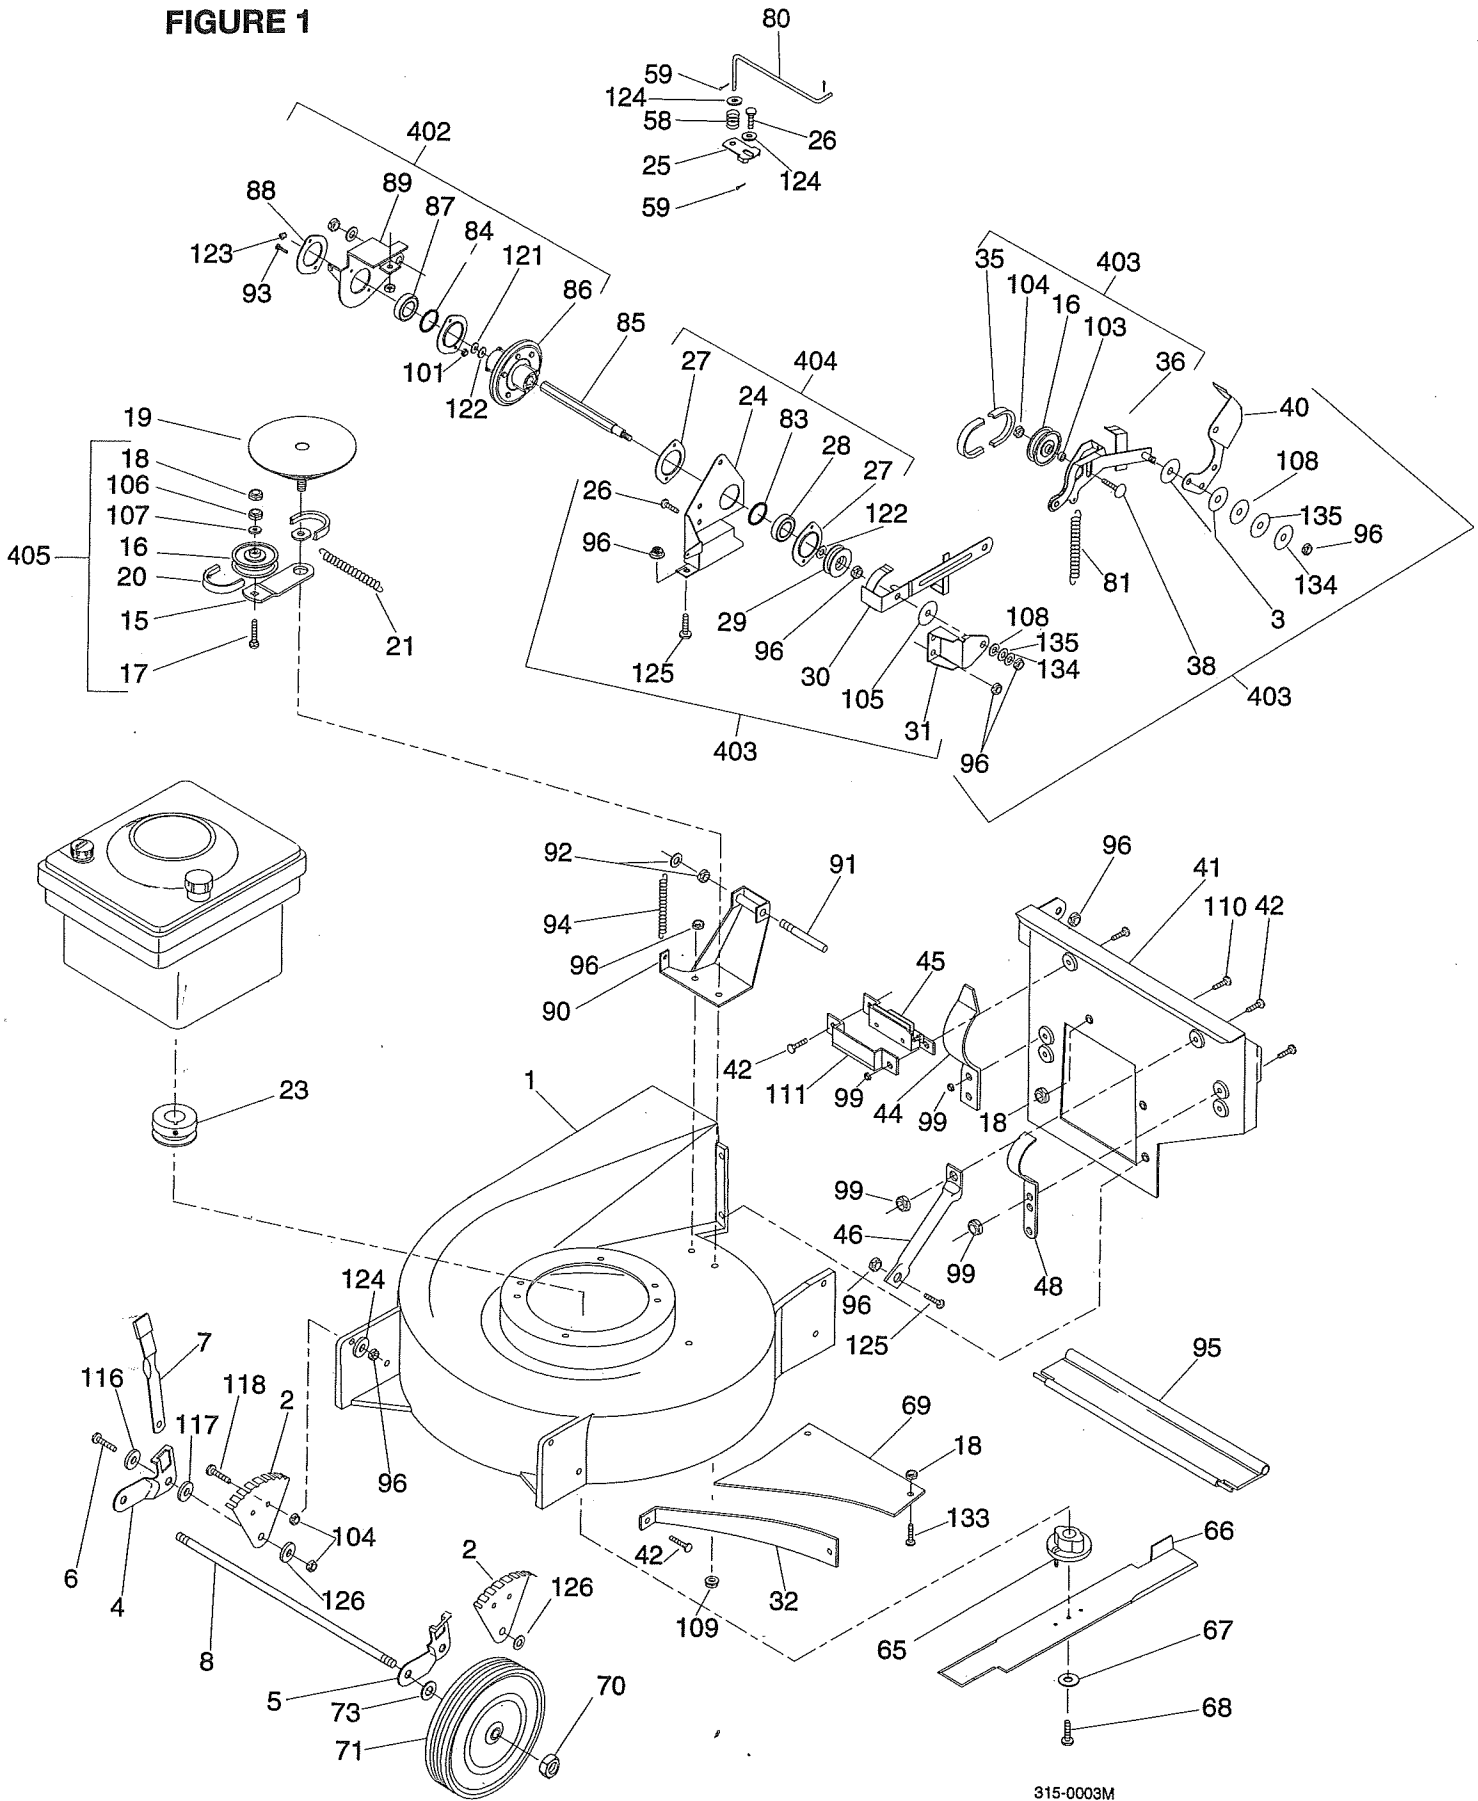

## PARTS LISTING FOR FIGURE #2

<u>ITEM</u>	<u>PART#</u>	<u>DESCRIPTION</u>	<u>ITEM</u>	<u>PART#</u>	<u>DESCRIPTION</u>
2	29120	INDEX PLATE	77	50560	BAG ASSY. REAR OPENING
6	29140	PIVOT BOLT	78	11191	CLEVIS PIN
9	29136	BRACKET, REAR LH	79	28076	BUSHING, BALE
10	29161	LATCH, REAR	82	28075	BALE
11	29131	BRACKET, WHEEL RH	93	90411	SCREW
12	47684	SUPPORT, HANDLE RH	96	90186	LOCK NUT
13	47686	SUPPORT, HANDLE LH	97	29181	SPRING, COMP
14	52100	TRANSMISSION ASSY	98	90108	BOLT
22	11209	BAG REAR OPENING	99	90303	LOCK NUT
33	90628	NUT, THUMB	100	29044	CROSS BAR
34	11288	GRIP, ROD	101	90608	NUT
37	90620	SCREW	102	90566	BOLT
39	11170	GRIP, LEVER	104	90153	LOCK NUT
47	29019	ROPE GUIDE	112	11775	ROPE SUPPORT
50	29300	HANDLE TUBE	113	11243	CLIP
51	29250	LEVER, CLUTCH	114	90570	HEX BOLT
52	29245	CABLE, CLUTCH	115	50711	SLIDE & ROPE
53	29075	SHOULDER BOLT	116	11314	WASHER
54	29225	BRACKET, SPEED CONTROL	117	11335	STEEL WASHER
55	29220	ROD, SPEED CONTROL	118	90209	BOLT
56	29230	RETAINER, LOWER ROD	119	31128	WIRE HANGER
57	90223	HEX BOLT	120	90538	HEX NUT
61	28160	BALE STOP	124	90188	5/16 SAE WASHER
62	18012	BRAKE CABLE HONDA 5.5	126	90122	FLAT WASHER
	18133	BRAKE CABLE B/S & HONDA 5.0	127	90095	HEX NUT
63	18017	THROTTLE CONTROL HONDA	128	90110	HEX BOLT
	18135	THROTTLE CONTROL B/S	129	90399	HEX NUT
64	29012	ARM SPACER	130	90527	HEX NUT
70	90603	HEX NUT	131	90036	COTTER PIN
72	52065	REAR WHEEL	132	11290	WIRE BRACKET
73	11338	WASHER			
74	18767	BEARING, WHEEL ARM	400	50530	RH REAR ARM S/A #11,37,74
75	29013	WHEEL SPACER	401	50531	LH REAR ARM S/A #9,37,74
76	47718	BAG FRAME	406	60325	RH REAR HEIGHT ADJ. ASSY #400,10,6,116,117,2,104
			407	60326	LH REAR HEIGHT ADJ. ASSY #401,10,6,116,117,2,104