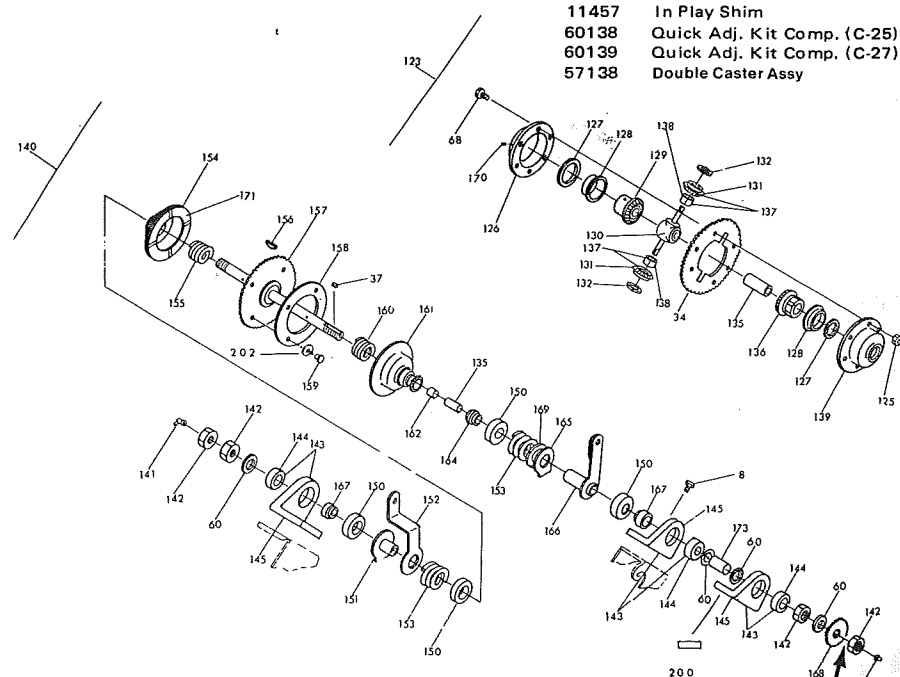

Sprocket Combinations

11262	40 & 41, 12T-3/4B-3/16 Key
11263	40 & 41, 16T-3/4B-3/16 Key
11455	40 & 41, 9T-1/2B-3/16 Key
11492	40 & 41, 10T-5/8B-1/4 Key
18106	Motor Spkt. 8T-3/4B
11311	Caster Shim
11473	Reel Shim 2-1/2"
11457	In Play Shim
60138	Quick Adj. Kit Comp. (C-25)
60139	Quick Adj. Kit Comp. (C-27)
57138	Double Caster Assy

Lock Washer (Not Shown) is PN 11515